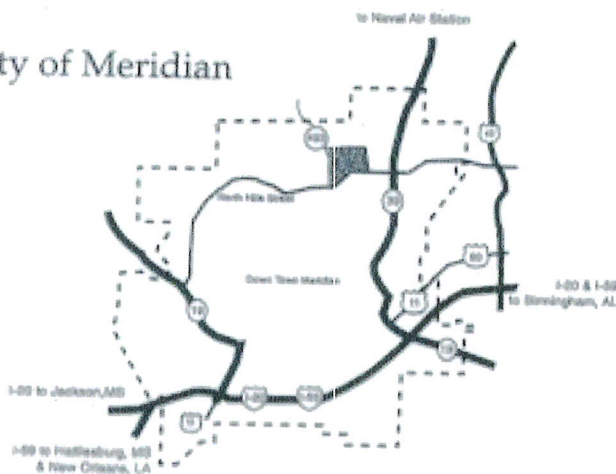

City of Meridian

Broadmoor Development Company
Robert Ward
P.O. Box 3007
Meridian, MS 39303
Off: (601) 482-2003
FAX: (601) 482-2003
Res: (601) 483-3034